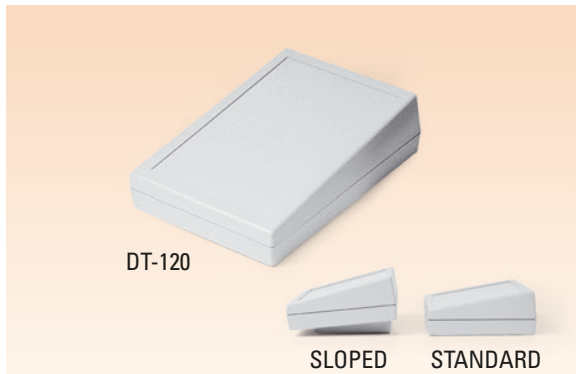

SLOPED DESKTOP ENCLOSURES

DT-065

WALL MOUNTED

DT-065	120 x 80 x 31 mm	SLOPED DESKTOP ENCLOSURE
MATERIAL	ABS	
COLOR	LIGHT GRAY / BLACK	
PACKAGING	10 PCS/BOX	

• WINDOW FOR 2X16 LCD SCREEN

DT-080

DT-080	148 x 87 x 38 mm	SLOPED DESKTOP ENCLOSURE
MATERIAL	ABS	RELATED ACCESSORIES
COLOR	LIGHT GRAY / BLACK	A-58 WALL MOUNT WITH NAILS
PACKAGING	10 PCS/BOX	A-59 WALL MOUNT WITH SCREWS

DT-090-A DT-090-B

DT-090	150 x 95 x 49,5 mm	SLOPED DESKTOP ENCLOSURE
DT-090-A	OPEN LCD PANEL	RELATED ACCESSORIES
DT-090-B	CLOSED LCD PANEL	A-58 WALL MOUNT WITH NAILS
DT-090-C	FOR 2x16 LCD SCREEN	
MATERIAL	ABS	
COLOR	LIGHT GRAY / BLACK	
PACKAGING	10 PCS/BOX	

DT-100	190 x 137 x 59 mm	SLOPED DESKTOP ENCLOSURE	
DT-110	137 x 190 x 59 mm	MATERIAL	ABS
		COLOR	LIGHT GRAY / BLACK
		PACKAGING	10 PCS/BOX
DT-100-A	SLOPED BASE	RELATED ACCESSORIES	
DT-110-A	SLOPED BASE	A-58 WALL MOUNT WITH NAILS	

DT-120	STANDARD 133 x 188 x 55 mm	SLOPED DESKTOP ENCLOSURE	
DT-120-A	SLOPED BASE	RELATED ACCESSORIES	
		A-58 WALL MOUNT WITH NAILS	
	MATERIAL	ABS	
	COLOR	LIGHT GRAY / BLACK	
	PACKAGING	10 PCS/BOX	

DT-130	STANDARD 188 x 133 x 55 mm	SLOPED DESKTOP ENCLOSURE	
DT-130-A	SLOPED BASE	RELATED ACCESSORIES	
		A-58 WALL MOUNT WITH NAILS	
	MATERIAL	ABS	
	COLOR	LIGHT GRAY / BLACK	
	PACKAGING	10 PCS/BOX	