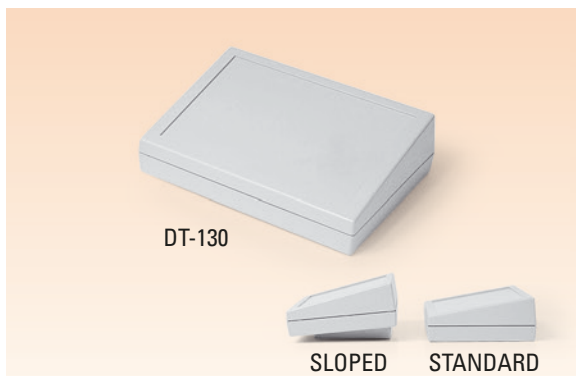

SLOPED DESKTOP ENCLOSURES

DT-065

WALL MOUNTED

DT-065	120 x 80 x 31 mm	SLOPED DESKTOP ENCLOSURE
MATERIAL	ABS	
COLOR	LIGHT GRAY / BLACK	
PACKAGING	10 PCS/BOX	

• WINDOW FOR 2X16 LCD SCREEN

DT-080

DT-080	148 x 87 x 38 mm	SLOPED DESKTOP ENCLOSURE
MATERIAL	ABS	RELATED ACCESSORIES
COLOR	LIGHT GRAY / BLACK	A-58 WALL MOUNT WITH NAILS
PACKAGING	10 PCS/BOX	A-59 WALL MOUNT WITH SCREWS

DT-090-A DT-090-B

DT-090	150 x 95 x 49,5 mm	SLOPED DESKTOP ENCLOSURE
DT-090-A	OPEN LCD PANEL	RELATED ACCESSORIES
DT-090-B	CLOSED LCD PANEL	A-58 WALL MOUNT WITH NAILS
DT-090-C	FOR 2x16 LCD SCREEN	
MATERIAL	ABS	
COLOR	LIGHT GRAY / BLACK	
PACKAGING	10 PCS/BOX	

DT-100	190 x 137 x 59 mm	SLOPED DESKTOP ENCLOSURE	
DT-110	137 x 190 x 59 mm	MATERIAL	ABS
		COLOR	LIGHT GRAY / BLACK
		PACKAGING	10 PCS/BOX
DT-100-A	SLOPED BASE	RELATED ACCESSORIES	
DT-110-A	SLOPED BASE	A-58 WALL MOUNT WITH NAILS	

DT-120	STANDARD 133 x 188 x 55 mm	SLOPED DESKTOP ENCLOSURE	
DT-120-A	SLOPED BASE	RELATED ACCESSORIES	
		A-58 WALL MOUNT WITH NAILS	
	MATERIAL	ABS	
	COLOR	LIGHT GRAY / BLACK	
	PACKAGING	10 PCS/BOX	

DT-130	STANDARD 188 x 133 x 55 mm	SLOPED DESKTOP ENCLOSURE	
DT-130-A	SLOPED BASE	RELATED ACCESSORIES	
		A-58 WALL MOUNT WITH NAILS	
	MATERIAL	ABS	
	COLOR	LIGHT GRAY / BLACK	
	PACKAGING	10 PCS/BOX	