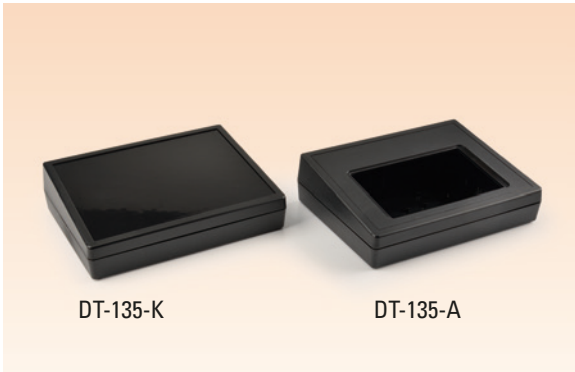

DT-135	270 x 200 x 71 mm	SLOPED DESKTOP ENCLOSURE
DT-135-A	RASPBERRY PI 7" TOUCH SCREEN	RELATED ACCESSORIES
		A-58 WALL MOUNT WITH NAILS
DT-135-K	CLOSED LCD SCREEN	MATERIAL ABS
		COLOR LIGHT GRAY / BLACK
		PACKAGING 5 PCS/BOX