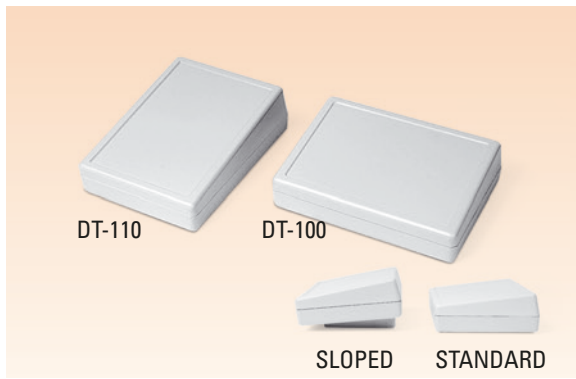

SLOPED DESKTOP ENCLOSURES

DT-065

WALL MOUNTED

DT-065	120 x 80 x 31 mm	SLOPED DESKTOP ENCLOSURE
MATERIAL	ABS	
COLOR	LIGHT GRAY / BLACK	
PACKAGING	10 PCS/BOX	

• WINDOW FOR 2X16 LCD SCREEN

DT-080

DT-080	148 x 87 x 38 mm	SLOPED DESKTOP ENCLOSURE
MATERIAL	ABS	RELATED ACCESSORIES
COLOR	LIGHT GRAY / BLACK	A-58 WALL MOUNT WITH NAILS
PACKAGING	10 PCS/BOX	A-59 WALL MOUNT WITH SCREWS

DT-090-A DT-090-B

DT-090	150 x 95 x 49,5 mm	SLOPED DESKTOP ENCLOSURE
DT-090-A	OPEN LCD PANEL	RELATED ACCESSORIES
DT-090-B	CLOSED LCD PANEL	A-58 WALL MOUNT WITH NAILS
DT-090-C	FOR 2x16 LCD SCREEN	
MATERIAL	ABS	
COLOR	LIGHT GRAY / BLACK	
PACKAGING	10 PCS/BOX	

DT-100	190 x 137 x 59 mm	SLOPED DESKTOP ENCLOSURE	
DT-110	137 x 190 x 59 mm	MATERIAL	ABS
		COLOR	LIGHT GRAY / BLACK
		PACKAGING	10 PCS/BOX
DT-100-A	SLOPED BASE	RELATED ACCESSORIES	
DT-110-A	SLOPED BASE	A-58 WALL MOUNT WITH NAILS	

DT-120	STANDARD 133 x 188 x 55 mm	SLOPED DESKTOP ENCLOSURE	
DT-120-A	SLOPED BASE	RELATED ACCESSORIES	
		A-58 WALL MOUNT WITH NAILS	
	MATERIAL	ABS	
	COLOR	LIGHT GRAY / BLACK	
	PACKAGING	10 PCS/BOX	

DT-130	STANDARD 188 x 133 x 55 mm	SLOPED DESKTOP ENCLOSURE	
DT-130-A	SLOPED BASE	RELATED ACCESSORIES	
		A-58 WALL MOUNT WITH NAILS	
	MATERIAL	ABS	
	COLOR	LIGHT GRAY / BLACK	
	PACKAGING	10 PCS/BOX	